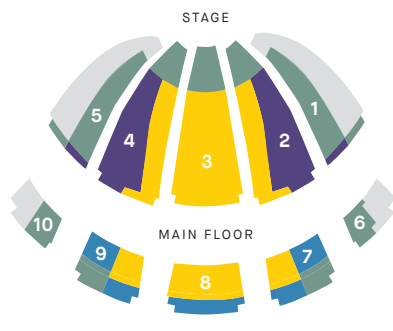

Seat Maps.

Prices levels may vary by floor. See the order form for specific prices based on the seats you are requesting in each venue.

Hill Auditorium (H1)
Orchestra Concerts

Hill Auditorium (H2)
Recitals & Amplified Concerts

Power Center (P)

Rackham Auditorium (R)

Important Dates.

Mon
5/17

Season tickets go on sale at 10 am

Subscribers to the 20/21 or 19/20 season will receive priority when orders are placed within the first two weeks of sales