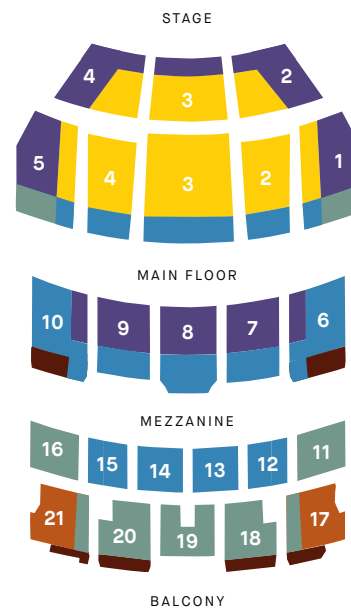

Seat Maps.

Prices levels may vary by floor. See the order form for specific prices based on the seats you are requesting in each venue.

Hill Auditorium (H1)
Orchestra Concerts

Hill Auditorium (H2)
Recitals & Amplified Concerts

Power Center (P)

Rackham Auditorium (R)

Important Dates.

Mon
5/17

Season tickets go on sale at 10 am

Subscribers to the 20/21 or 19/20 season will receive priority when orders are placed within the first two weeks of sales