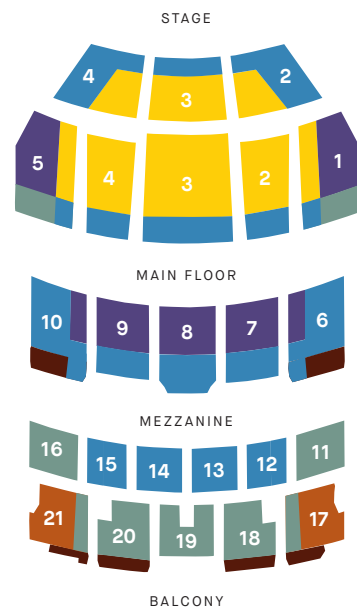

Seat Maps.

Prices levels may vary by floor. See the order form for specific prices based on the seats you are requesting in each venue.

Hill Auditorium (H1)
Orchestra Concerts

Hill Auditorium (H2)
Recitals & Amplified Concerts

Power Center (P)

Rackham Auditorium (R)

Important Dates.

Mon
5/17

Season tickets go on sale at 10 am

Subscribers to the 20/21 or 19/20 season will receive priority when orders are placed within the first two weeks of sales