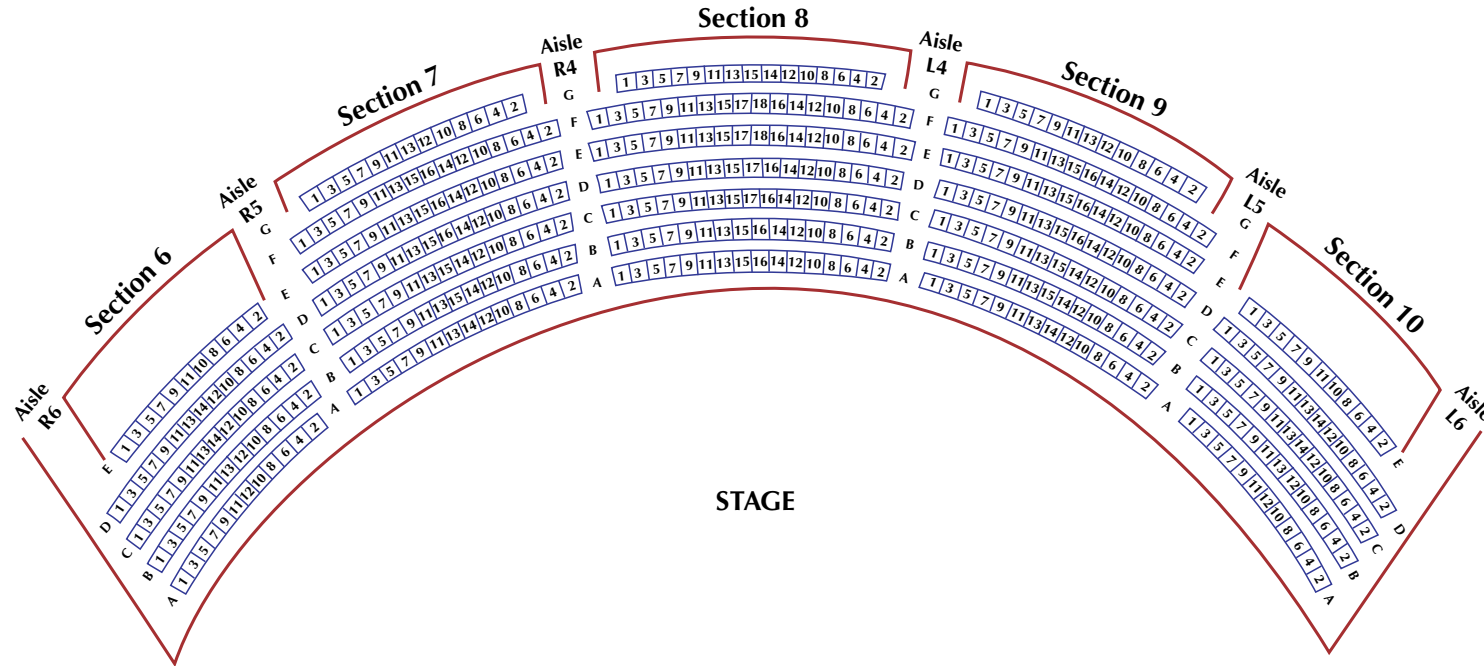

Power Center

Power Center for the Performing Arts - Orchestra

SEATING CAPACITY

Section 1	146 + 3 Wheelchair + 3 Companion
Section 2	177 + 3 Wheelchair + 3 Companion
Section 3	217
Section 4	177 + 3 Wheelchair + 3 Companion
Section 5	146 + 3 Wheelchair + 3 Companion

Orchestra Seating: 863 + 12 Wheelchair + 12 Companion

TOTAL SEATING (All Levels) 1318 + 12 Wheelchair + 12 Companion

○ indicates wheelchair seating - - - - indicates removable seating - - - - indicates extensions

as of 7/08/2014

ORCHESTRA - SEATMAP

Power Center

Power Center for the Performing Arts - Balcony

SEATING CAPACITY

Section 6	64
Section 7	105
Section 8	117
Section 9	105
Section 10	64

Balcony Seating: 455

BALCONY - SEATMAP