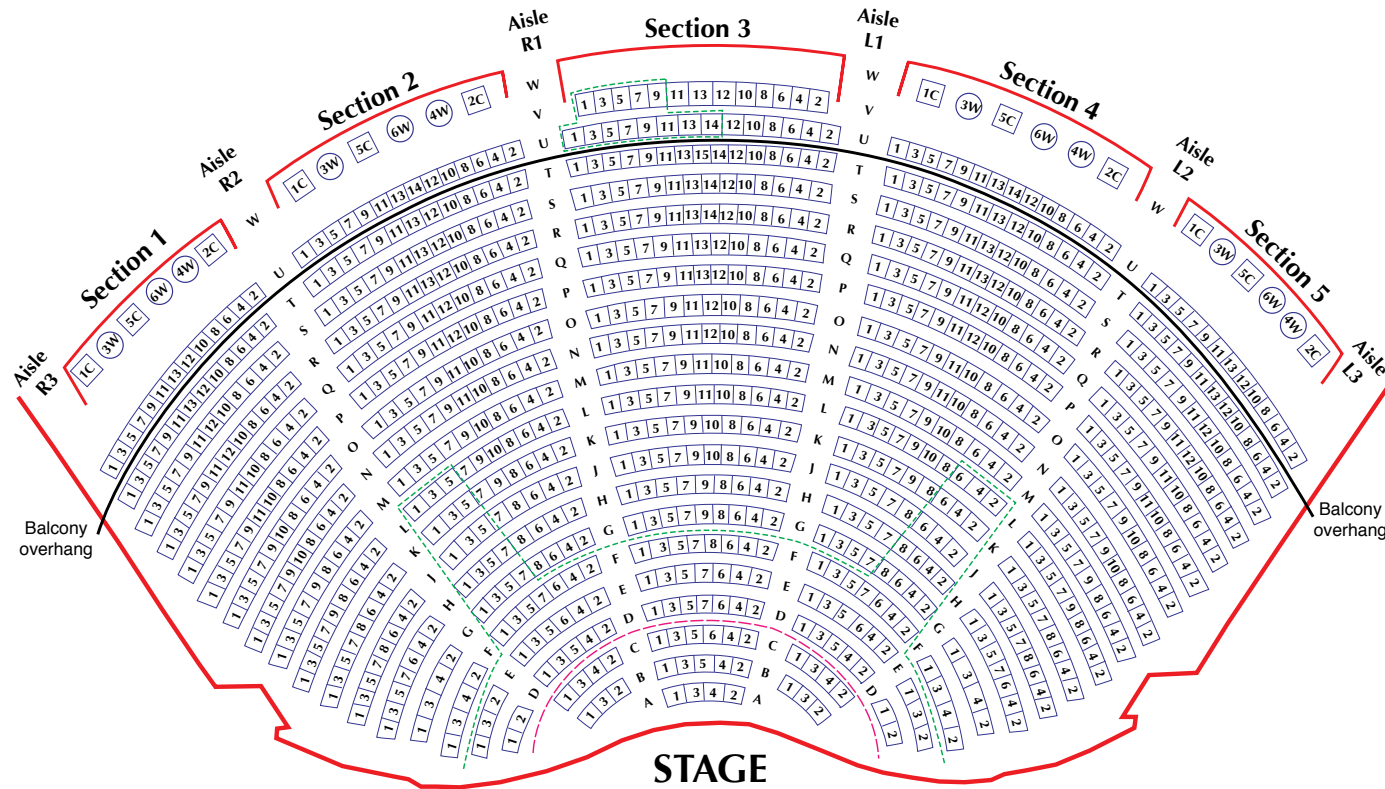

Power Center

Power Center for the Performing Arts - Orchestra

SEATING CAPACITY

Section 1	146 + 3 Wheelchair + 3 Companion
Section 2	177 + 3 Wheelchair + 3 Companion
Section 3	217
Section 4	177 + 3 Wheelchair + 3 Companion
Section 5	146 + 3 Wheelchair + 3 Companion

Orchestra Seating: 863 + 12 Wheelchair + 12 Companion

TOTAL SEATING (All Levels) 1318 + 12 Wheelchair + 12 Companion

○ indicates wheelchair seating - - - - indicates removable seating - - - - indicates extensions

as of 7/08/2014

ORCHESTRA - SEATMAP

Power Center

Power Center for the Performing Arts - Balcony

SEATING CAPACITY

Section 6	64
Section 7	105
Section 8	117
Section 9	105
Section 10	64

Balcony Seating: 455

BALCONY - SEATMAP