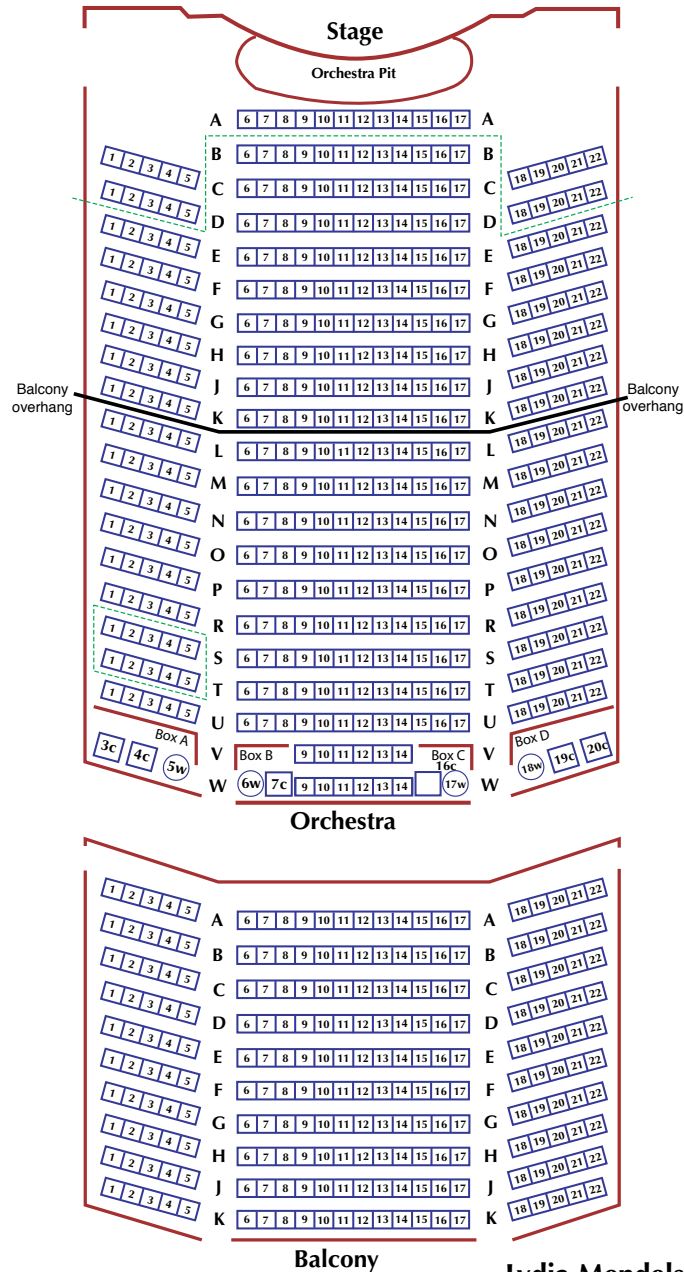

Lydia Mendelssohn Theatre

Lydia Mendelssohn Theatre

SEATING CAPACITY
 Orchestra 412 + 4 Wheelchair + 8 Companion
 Balcony 220

TOTAL SEATING 632 + 4 Wheelchair + 8 Companion

○ indicates wheelchair seating - - - - indicates removable seating

as of 12/2/04

SEATMAP