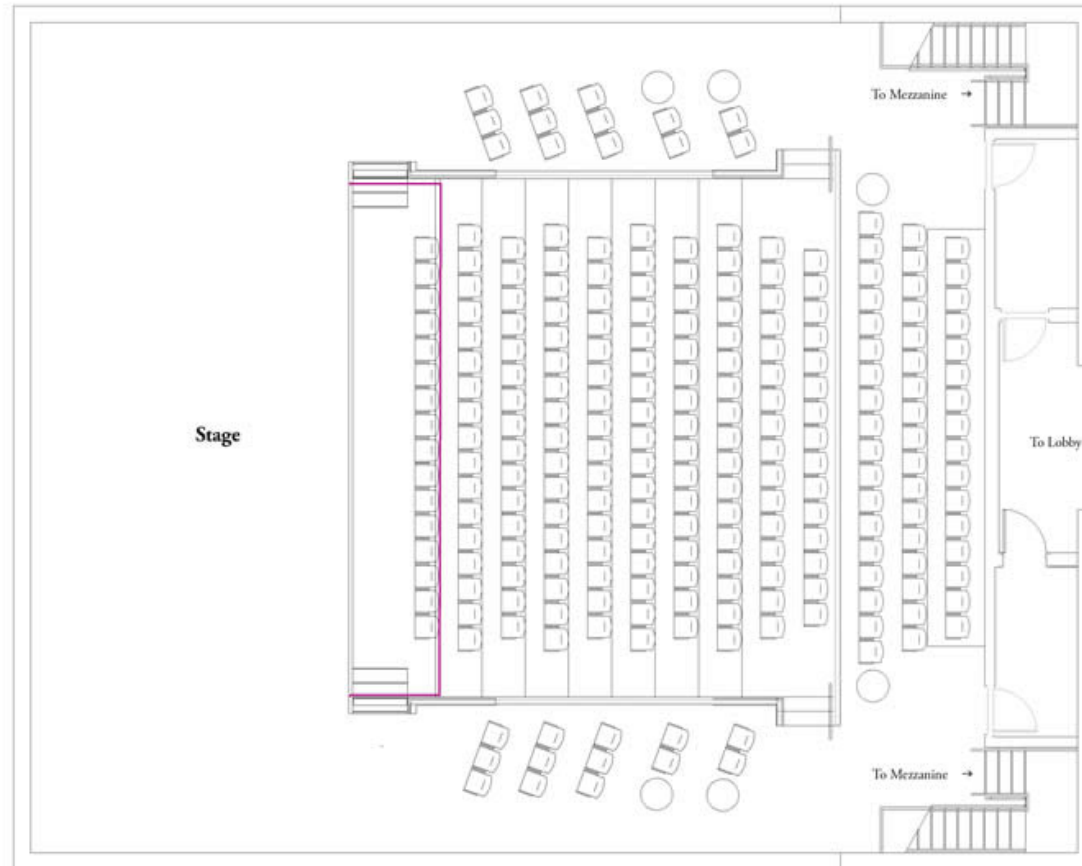

Arthur Miller Theatre

Arthur Miller Theatre - Main Floor - End Stage

240 seats
6 wheelchair
246 total main floor seating

TOTAL SEATING (both levels) 282 + 10 wheelchair

Arthur Miller Theatre - Main Floor - End Stage w/Orchestra Pit or 6' extension

207 seats (eliminates 1st row and recommended 2nd row of seating)
6 wheelchair
213 total main floor seating

TOTAL SEATING (both levels) 249 + 10 wheelchair

MAIN FLOOR - SEATMAP

Arthur Miller Theatre

Arthur Miller Theatre - Mezzanine
42 seats
2 wheelchair
44 total seating

MEZZANINE - SEATMAP