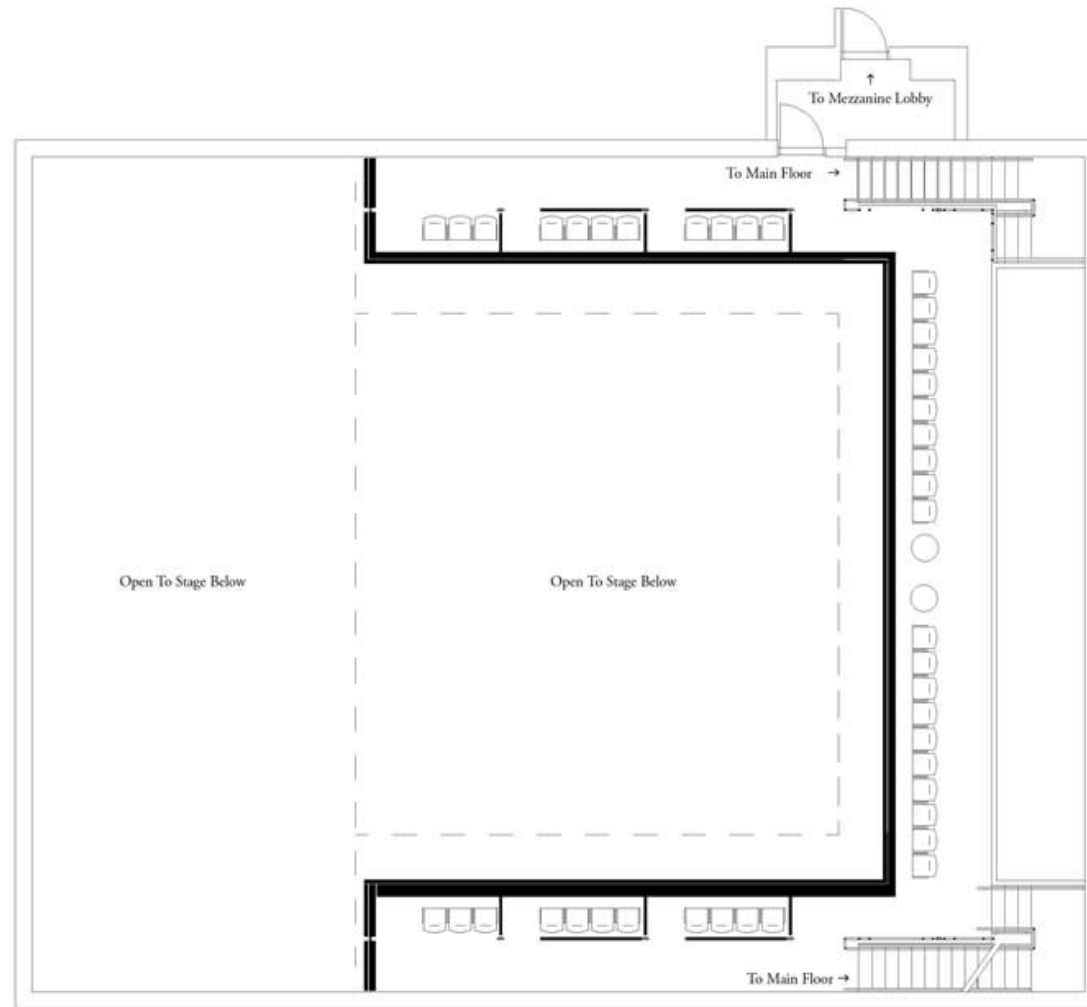

Arthur Miller Theatre

Arthur Miller Theatre - Main Floor - End Stage

240 seats
6 wheelchair
246 total main floor seating

TOTAL SEATING (both levels) 282 + 10 wheelchair

Arthur Miller Theatre - Main Floor - End Stage w/Orchestra Pit or 6' extension

207 seats (eliminates 1st row and recommended 2nd row of seating)
6 wheelchair
213 total main floor seating

TOTAL SEATING (both levels) 249 + 10 wheelchair

MAIN FLOOR - SEATMAP

Arthur Miller Theatre

Arthur Miller Theatre - Mezzanine
42 seats
2 wheelchair
44 total seating

MEZZANINE - SEATMAP